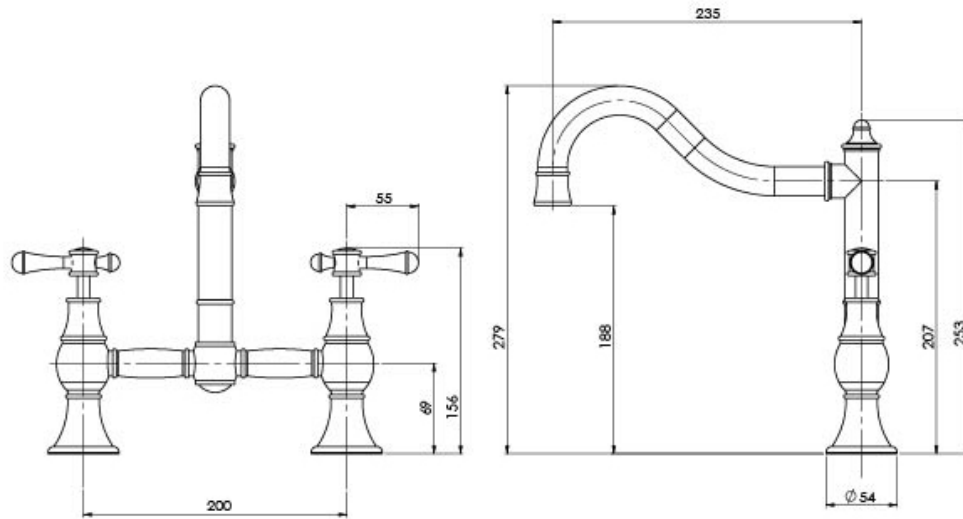

NOSTALGIA

NOSTALGIA EXPOSED SINK SET SHEPHERDS CROOK

SPECIFICATIONS

AVAILABLE IN

NS135 CHR
Chrome

NS135-40
Brushed Nickel

NS135-33
Antique Black

INFORMATION