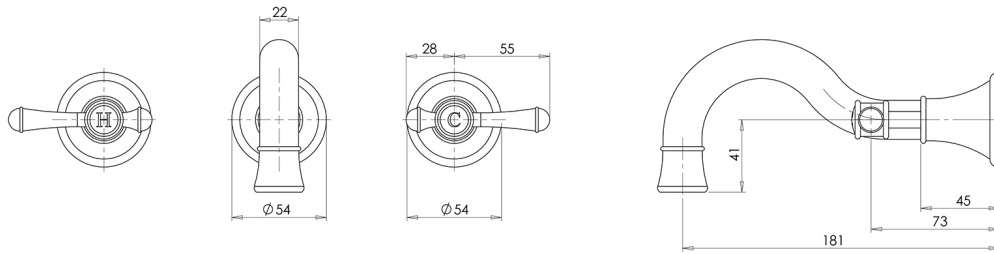

NOSTALGIA

NOSTALGIA LEVER BASIN / BATH SET 180MM SHEPHERDS CROOK

SPECIFICATIONS

AVAILABLE IN

NS1127-00
Chrome

NS1127-40
Brushed Nickel

NS1127-33
Antique Black

INFORMATION