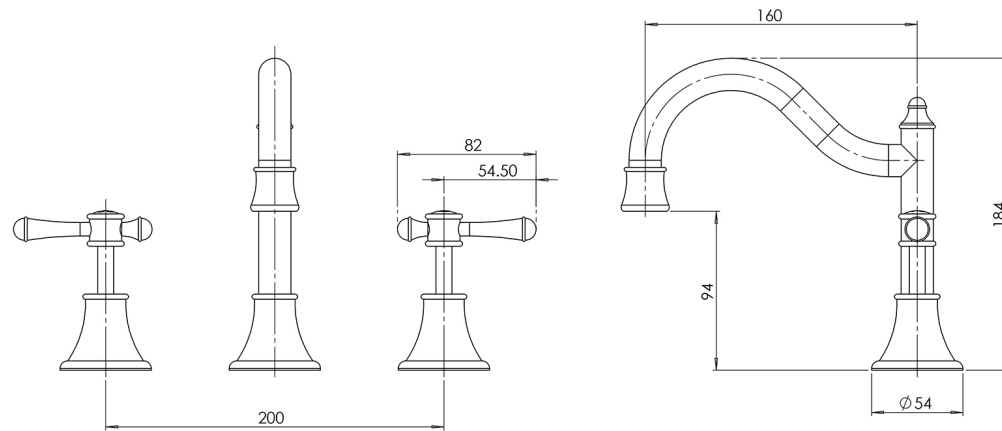

NOSTALGIA

NOSTALGIA LEVER BASIN SET SHEPHERDS CROOK

SPECIFICATIONS

AVAILABLE IN

NS104L CHR
Chrome

NS104L-40
Brushed Nickel

NS104L-33
Antique Black

INFORMATION