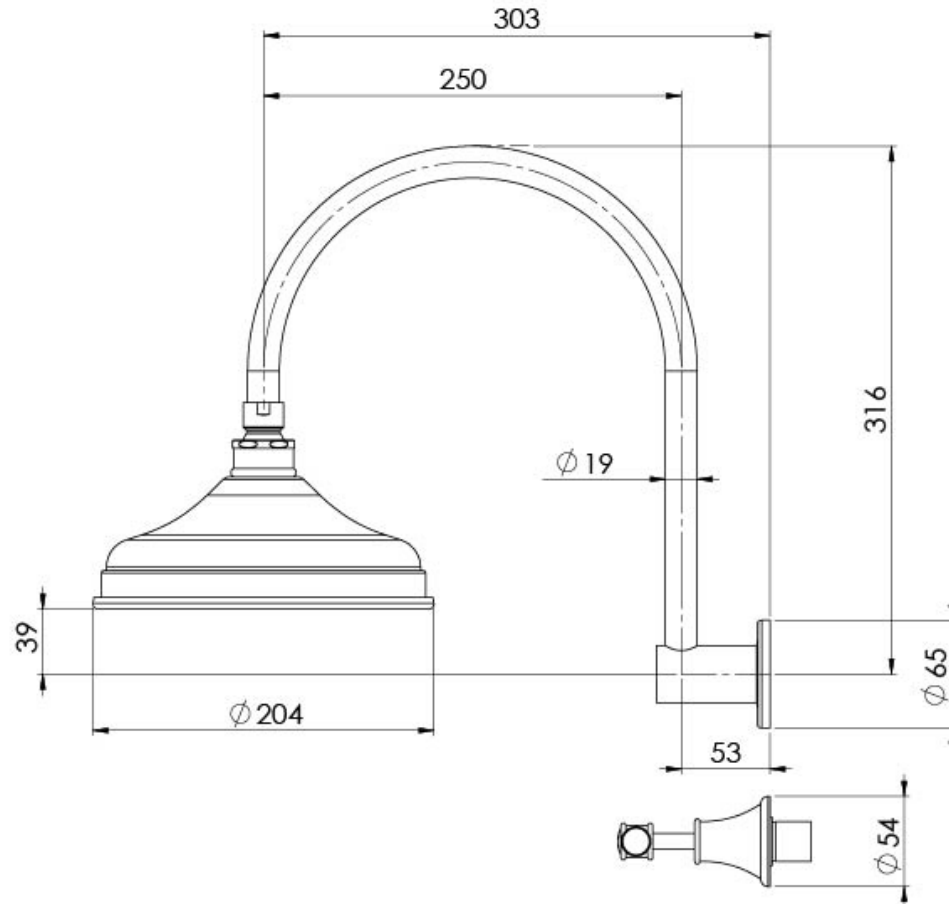

NOSTALGIA

NOSTALGIA LEVER SHOWER SET

SPECIFICATIONS

AVAILABLE IN

NS121L CHR
Chrome

NS121L-40
Brushed Nickel

NS121L-33
Antique Black

INFORMATION