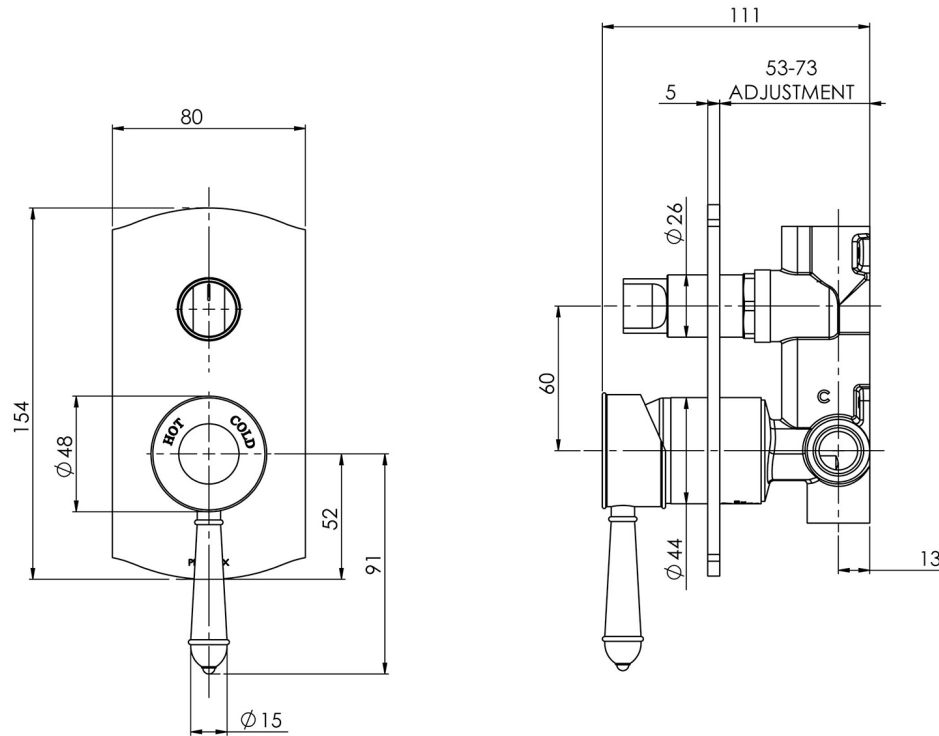

NOSTALGIA

NOSTALGIA SHOWER / BATH DIVERTER MIXER

SPECIFICATIONS

AVAILABLE IN

NS791 CHR
Chrome

NS791-62
Chrome / Natural White

INFORMATION

Temperature Rating
1 - 75°C