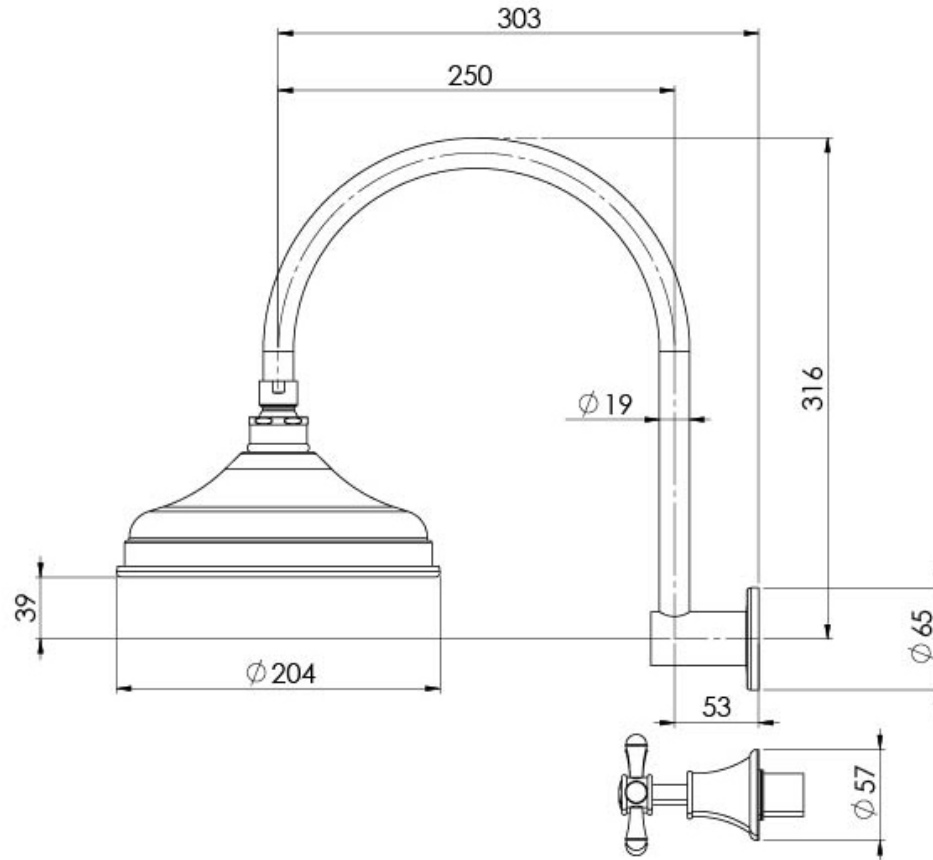

NOSTALGIA

NOSTALGIA SHOWER SET

SPECIFICATIONS

AVAILABLE IN

NS121CHR
Chrome

INFORMATION

Temperature Rating
1 - 75°C

Pressure Rating
150 - 500kPa

MAINTENANCE AND CARE:

- All surfaces should be cleaned with mild liquid detergent or soap and water.
- Do not use cream cleaners or citrus based cleaning products, as they are abrasive.
- Use of unsuitable cleaning agents may damage the surface.
- Any damage caused in this way will not be covered by warranty.

Please visit <https://www.phoenixtapware.com.au/warranty> to view the full warranty

While we aim to ensure the specifications shown are correct at time of printing, Phoenix Tapware reserves the right to make modifications without prior notice. Always use the physical product measurements for mark-ups and roughing-in as the line drawing shown may differ from the actual product over time. All measurements are shown in millimetres. Colours may vary from image shown.

Ph: +61 3 9780 4200
14/03/2024
[phoenixtapware.com.au](https://www.phoenixtapware.com.au)