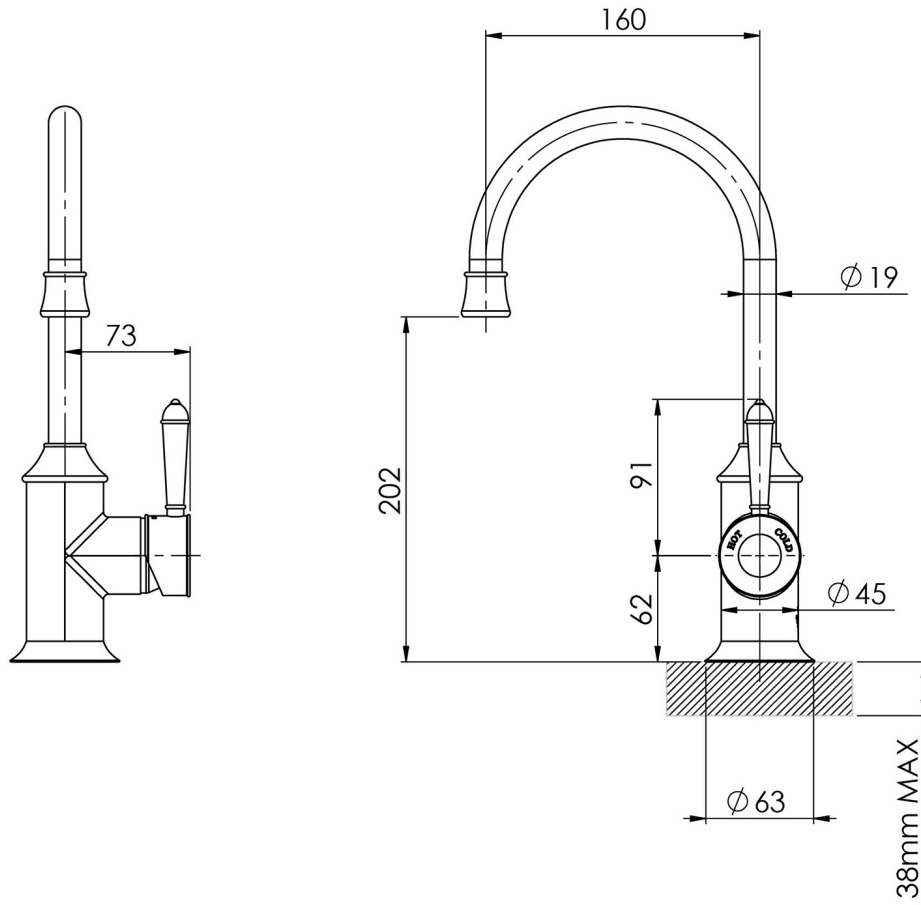

NOSTALGIA

NOSTALGIA SINK MIXER 160MM GOOSENECK

SPECIFICATIONS

AVAILABLE IN

NS730 CHR
Chrome

NS730-62
Chrome / Natural White

INFORMATION

Temperature Rating
1 - 75°C

Please visit <https://www.phoenixtapware.com.au/warranty> to view the full warranty

While we aim to ensure the specifications shown are correct at time of printing, Phoenix Tapware reserves the right to make modifications without prior notice. Always use the physical product measurements for mark-ups and roughing-in as the line drawing shown may differ from the actual product over time. All measurements are shown in millimetres. Colours may vary from image shown.