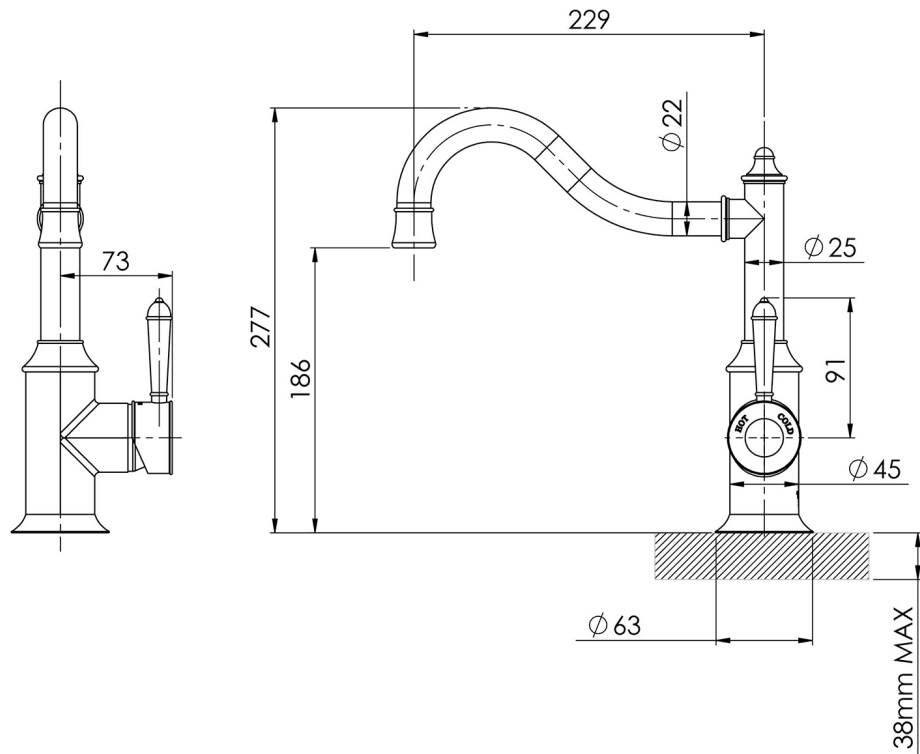

## SPECIFICATIONS

Please visit <https://www.phoenixtapware.com.au/warranty> to view the full warranty

While we aim to ensure the specifications shown are correct at time of printing, Phoenix Tapware reserves the right to make modifications without prior notice. Always use the physical product measurements for mark-ups and roughing-in as the line drawing shown may differ from the actual product over time. All measurements are shown in millimetres. Colours may vary from image shown.