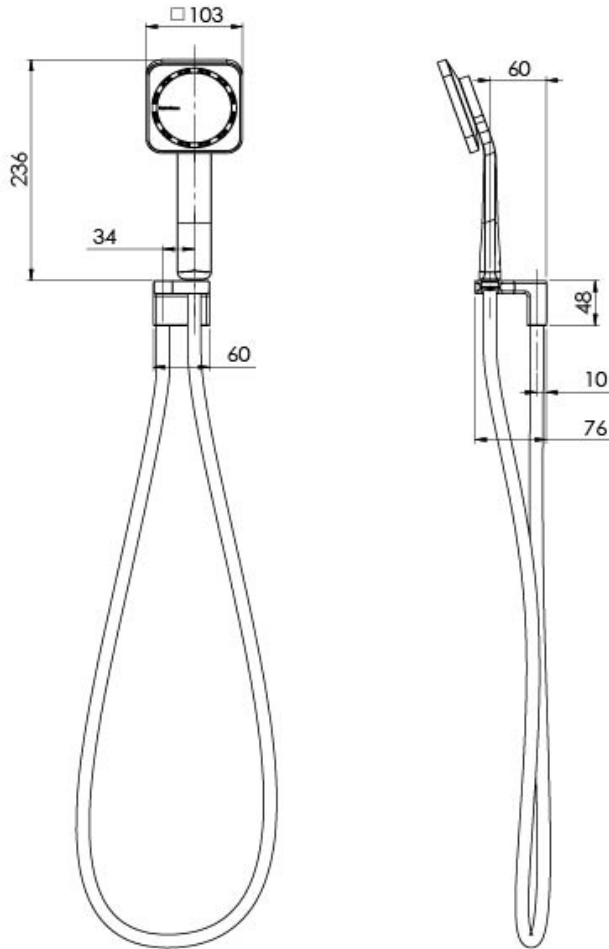

NX ORLI

NX ORLI HAND SHOWER

SPECIFICATIONS

AVAILABLE IN

607-6610-00
Chrome

607-6610-10
Matte Black

INFORMATION

Temperature Rating
1 - 75°C