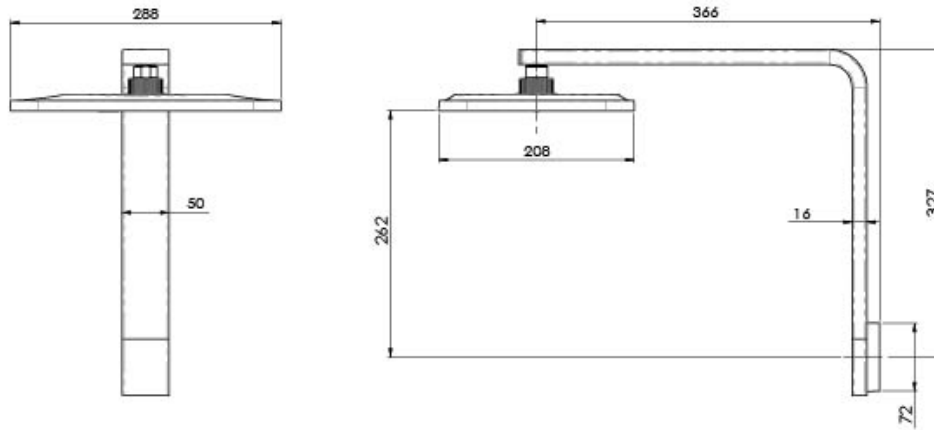

NX ORLI

NX ORLI SHOWER ARM & ROSE

SPECIFICATIONS

AVAILABLE IN

607-5100-00
Chrome

607-5100-10
Matte Black

INFORMATION

Temperature Rating
1 - 75°C

Please visit <https://www.phoenixtapware.com.au/warranty> to view the full warranty

While we aim to ensure the specifications shown are correct at time of printing, Phoenix Tapware reserves the right to make modifications without prior notice. Always use the physical product measurements for mark-ups and roughing-in as the line drawing shown may differ from the actual product over time. All measurements are shown in millimetres. Colours may vary from image shown.