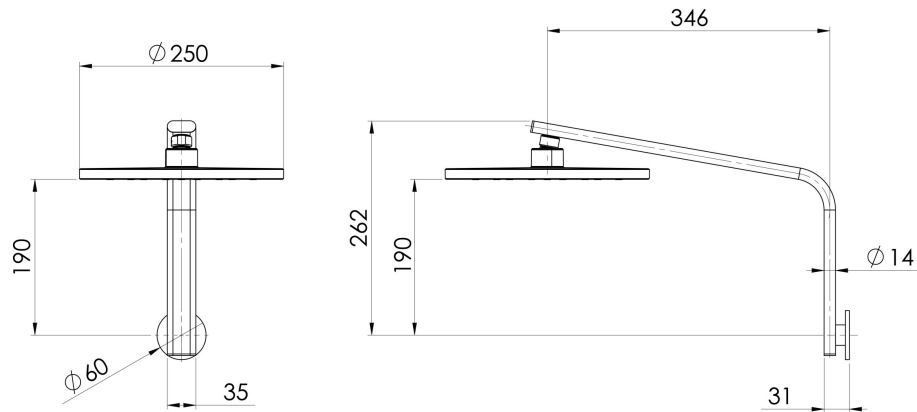

OXLEY

OXLEY HIGH-RISE SHOWER ARM AND ROSE

SPECIFICATIONS

AVAILABLE IN

610-5300-00
Chrome

610-5300-40
Brushed Nickel

610-5300-31
Brushed Carbon

610-5300-10
Matte Black

Please visit <https://www.phoenixtapware.com.au/warranty> to view the full warranty

While we aim to ensure the specifications shown are correct at time of printing, Phoenix Tapware reserves the right to make modifications without prior notice. Always use the physical product measurements for mark-ups and roughing-in as the line drawing shown may differ from the actual product over time. All measurements are shown in millimetres. Colours may vary from image shown.