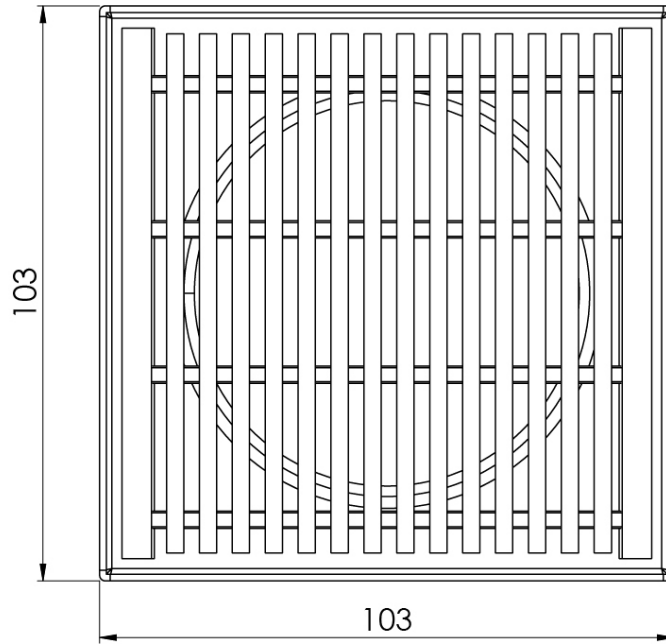

PHOENIX P

PHOENIX POINT DRAIN HG 100MM OUTLET 76MM

SPECIFICATIONS

AVAILABLE IN

202-2204-10
Matte Black

202-2204-51
Stainless Steel

INFORMATION

MAINTENANCE AND CARE:

Please visit <https://www.phoenixtapware.com.au/warranty> to view the full warranty

While we aim to ensure the specifications shown are correct at time of printing, Phoenix Tapware reserves the right to make modifications without prior notice. Always use the physical product measurements for mark-ups and roughing-in as the line drawing shown may differ from the actual product over time. All measurements are shown in millimetres. Colours may vary from image shown.