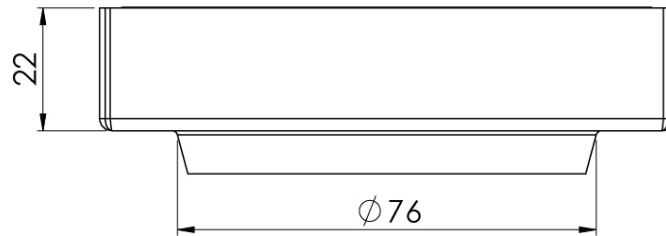

PHOENIX P

PHOENIX POINT DRAIN HG 100MM OUTLET 76MM

SPECIFICATIONS

AVAILABLE IN

202-2204-10
Matte Black

202-2204-51
Stainless Steel

INFORMATION

MAINTENANCE AND CARE:

Please visit <https://www.phoenixtapware.com.au/warranty> to view the full warranty

While we aim to ensure the specifications shown are correct at time of printing, Phoenix Tapware reserves the right to make modifications without prior notice. Always use the physical product measurements for mark-ups and roughing-in as the line drawing shown may differ from the actual product over time. All measurements are shown in millimetres. Colours may vary from image shown.