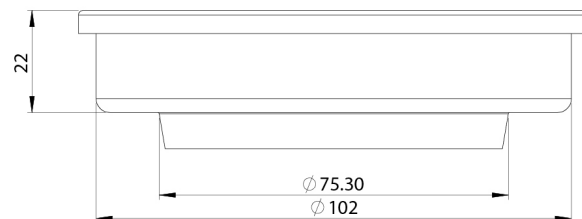

PHOENIX P

PHOENIX POINT DRAIN ROUND 100MM OUTLET 76MM

SPECIFICATIONS

AVAILABLE IN

204-4004-10
Matte Black

204-4004-51
Stainless Steel

INFORMATION

MAINTENANCE AND CARE:

Please visit <https://www.phoenixtapware.com.au/warranty> to view the full warranty

While we aim to ensure the specifications shown are correct at time of printing, Phoenix Tapware reserves the right to make modifications without prior notice. Always use the physical product measurements for mark-ups and roughing-in as the line drawing shown may differ from the actual product over time. All measurements are shown in millimetres. Colours may vary from image shown.