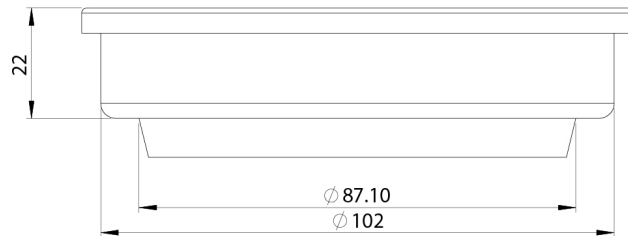

PHOENIX P

PHOENIX POINT DRAIN ROUND 100MM OUTLET 90MM

SPECIFICATIONS

AVAILABLE IN

204-4005-10
Matte Black

204-4005-51
Stainless Steel

INFORMATION

MAINTENANCE AND CARE:

Please visit <https://www.phoenixtapware.com.au/warranty> to view the full warranty

While we aim to ensure the specifications shown are correct at time of printing, Phoenix Tapware reserves the right to make modifications without prior notice. Always use the physical product measurements for mark-ups and roughing-in as the line drawing shown may differ from the actual product over time. All measurements are shown in millimetres. Colours may vary from image shown.