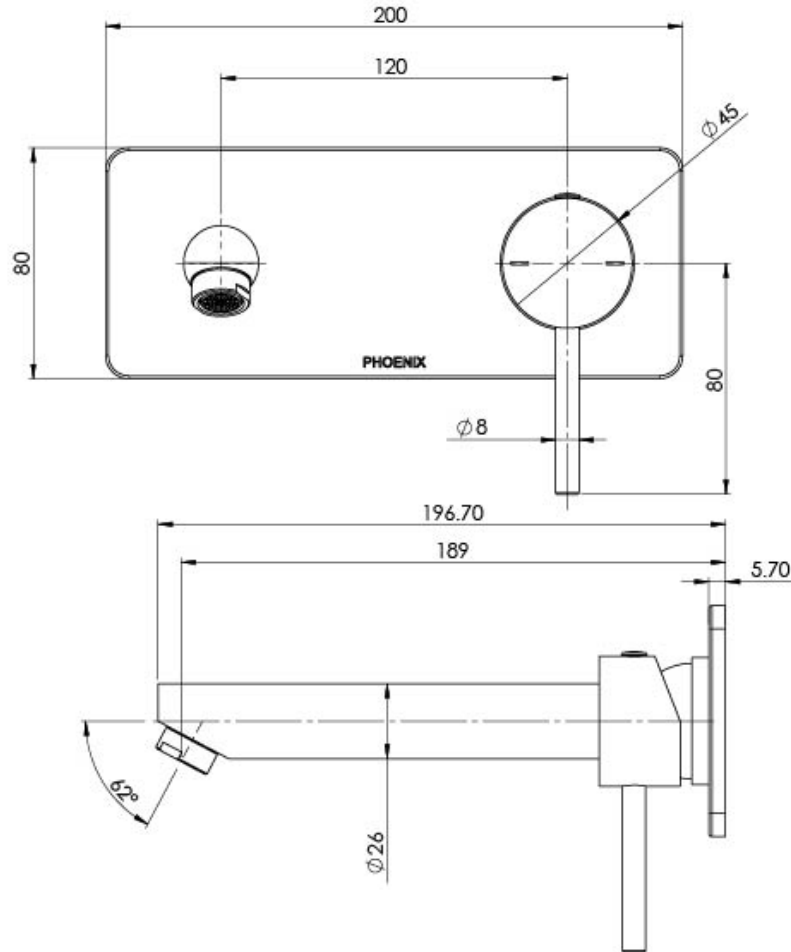

# PINA

PINA WALL BASIN / BATH MIXER SET 180MM TRIM KIT ONLY - 6 STAR - LEAD FREE

## SPECIFICATIONS

Product complies with the lead free Australian Building Codes Board regulations in 2026

Please visit <https://www.phoenixtapware.com.au/warranty> to view the full warranty

While we aim to ensure the specifications shown are correct at time of printing, Phoenix Tapware reserves the right to make modifications without prior notice. Always use the physical product measurements for mark-ups and roughing-in as the line drawing shown may differ from the actual product over time. All measurements are shown in millimetres. Colours may vary from image shown.