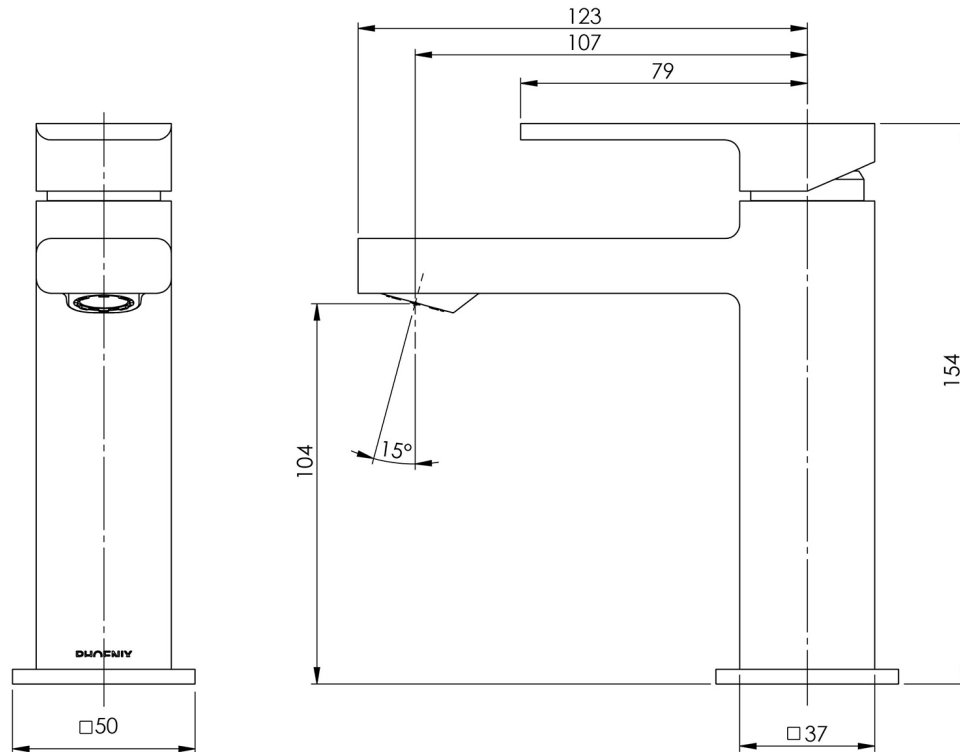

RADII

RADII BASIN MIXER

SPECIFICATIONS

AVAILABLE IN

RA770 CHR
Chrome

INFORMATION

Temperature Rating
1 - 75°C

Pressure Rating
150 - 500kPa

Please visit <https://www.phoenixtapware.com.au/warranty> to view the full warranty

While we aim to ensure the specifications shown are correct at time of printing, Phoenix Tapware reserves the right to make modifications without prior notice. Always use the physical product measurements for mark-ups and roughing-in as the line drawing shown may differ from the actual product over time. All measurements are shown in millimetres. Colours may vary from image shown.