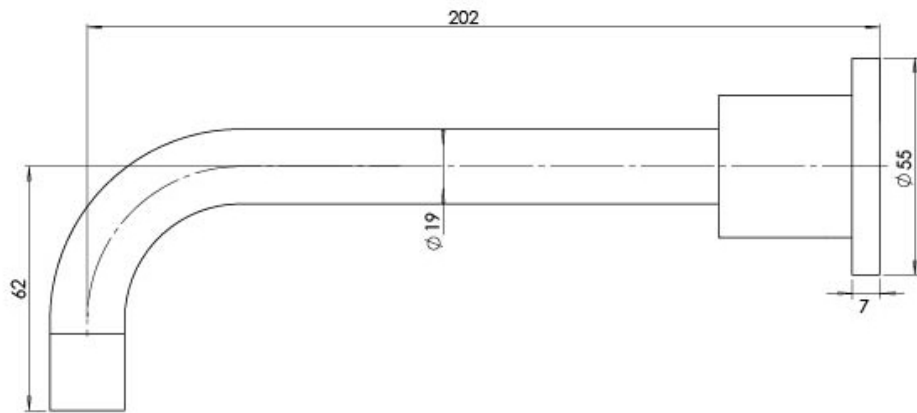

RADII

RADII BATH OUTLET 200MM

SPECIFICATIONS

AVAILABLE IN

RA071 CHR
Chrome

INFORMATION

Temperature Rating
1 - 75°C

Pressure Rating
150 - 500kPa