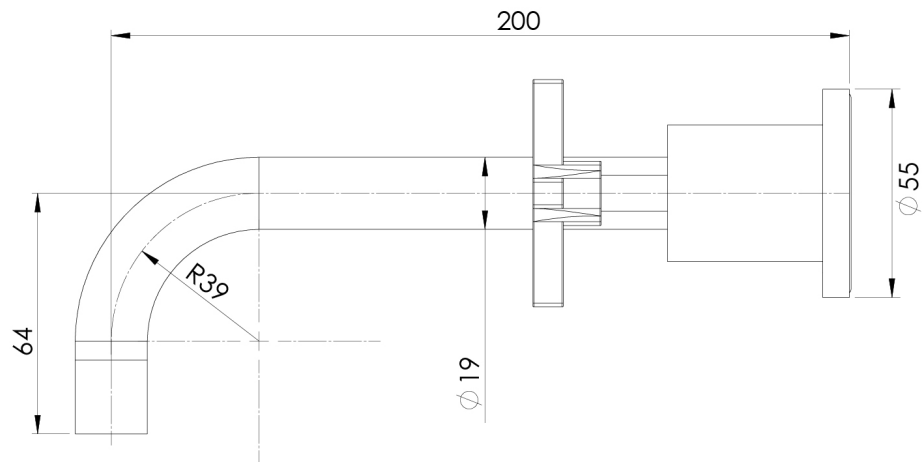

RADII

RADII BATH SET 200MM

SPECIFICATIONS

AVAILABLE IN

RA200 CHR
Chrome

INFORMATION

Temperature Rating
1 - 75°C

Pressure Rating
150 - 500kPa