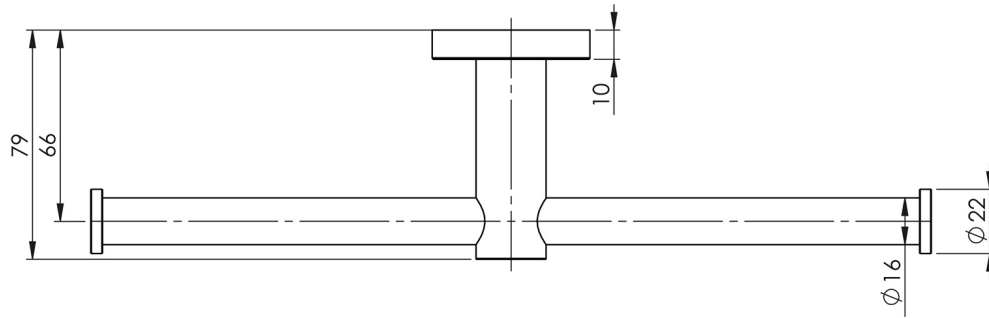

RADII

RADII DOUBLE TOILET ROLL HOLDER ROUND PLATE

SPECIFICATIONS

AVAILABLE IN

RA891 CHR
Chrome

INFORMATION

MAINTENANCE AND CARE:

- All surfaces should be cleaned with mild liquid detergent or soap and water.
- Do not use cream cleaners or citrus based cleaning products, as they are abrasive.
- Use of unsuitable cleaning agents may damage the surface.
- Any damage caused in this way will not be covered by warranty.

Please visit <https://www.phoenixtapware.com.au/warranty> to view the full warranty

While we aim to ensure the specifications shown are correct at time of printing, Phoenix Tapware reserves the right to make modifications without prior notice. Always use the physical product measurements for mark-ups and roughing-in as the line drawing shown may differ from the actual product over time. All measurements are shown in millimetres. Colours may vary from image shown.

Ph: +61 3 9780 4200
14/03/2024
[phoenixtapware.com.au](https://www.phoenixtapware.com.au)