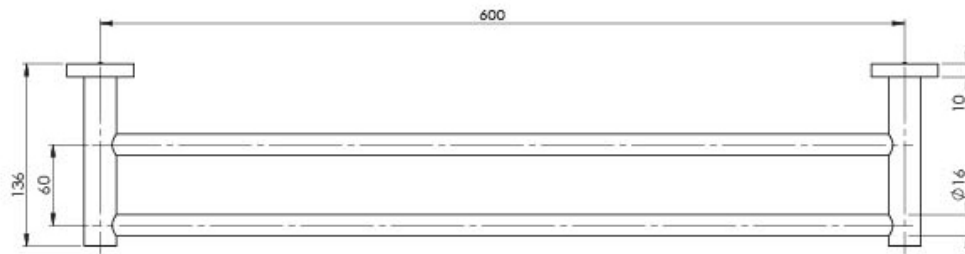

RADII

RADII DOUBLE TOWEL RAIL 600MM SQUARE PLATE

SPECIFICATIONS

AVAILABLE IN

RS813 CHR
Chrome

RS813 BN
Brushed Nickel

RS813 GM
Gun Metal

RS813-31
Brushed Carbon