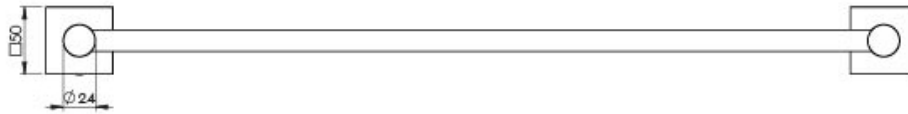

RADII

RADII DOUBLE TOWEL RAIL 600MM SQUARE PLATE

SPECIFICATIONS

AVAILABLE IN

RS813 CHR
Chrome

RS813 BN
Brushed Nickel

RS813 GM
Gun Metal

RS813-31
Brushed Carbon