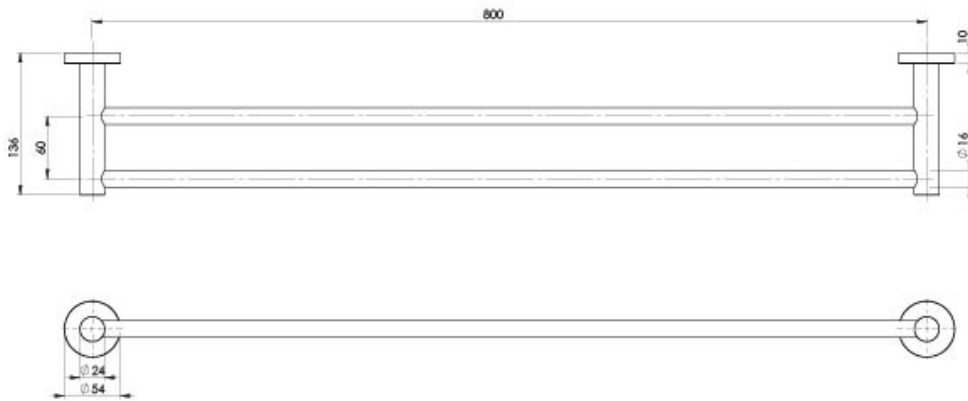

RADII

RADII DOUBLE TOWEL RAIL 800MM ROUND PLATE

SPECIFICATIONS

AVAILABLE IN

RA812 CHR
Chrome

RA812 BN
Brushed Nickel

RA812 GM
Gun Metal

RA812-31
Brushed Carbon