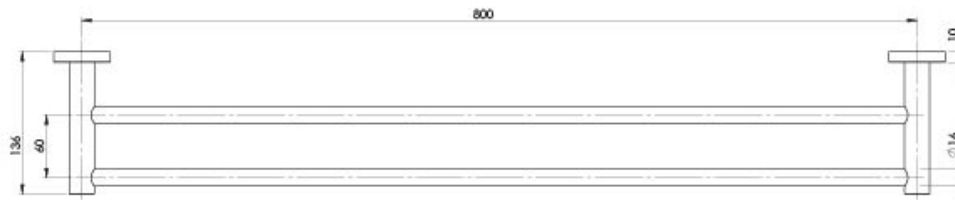

RADII

RADII DOUBLE TOWEL RAIL 800MM SQUARE PLATE

SPECIFICATIONS

AVAILABLE IN

RS812 CHR
Chrome

RS812 BN
Brushed Nickel

RS812 GM
Gun Metal

RS812-31
Brushed Carbon