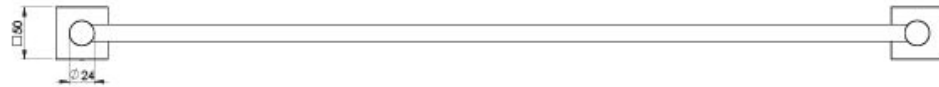

RADII

RADII DOUBLE TOWEL RAIL 800MM SQUARE PLATE

SPECIFICATIONS

AVAILABLE IN

RS812 CHR
Chrome

RS812 BN
Brushed Nickel

RS812 GM
Gun Metal

RS812-31
Brushed Carbon