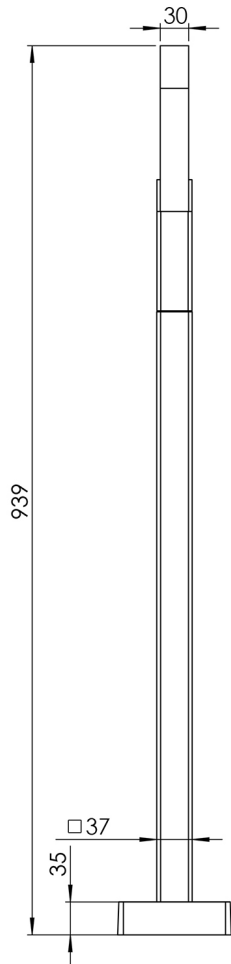

RADII

RADII FLOOR MOUNTED BATH MIXER

SPECIFICATIONS

AVAILABLE IN

RA745 CHR
Chrome

INFORMATION

Temperature Rating
1 - 75°C

Pressure Rating
150 - 500kPa