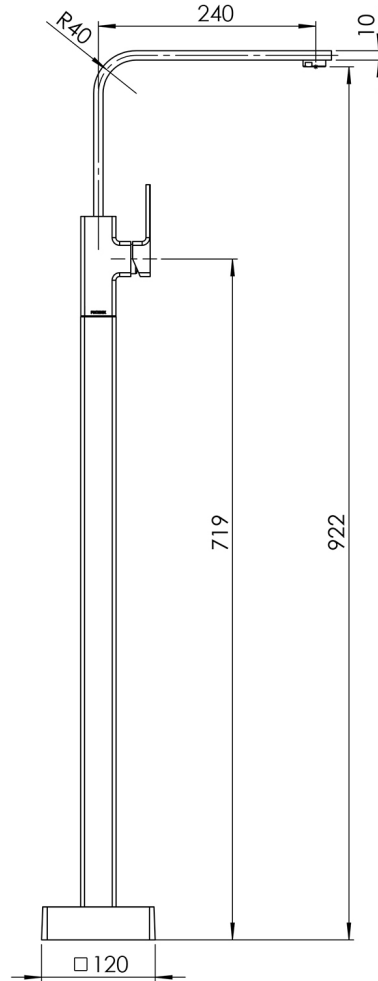

RADII

RADII FLOOR MOUNTED BATH MIXER

SPECIFICATIONS

AVAILABLE IN

RA745 CHR
Chrome

INFORMATION

Temperature Rating
1 - 75°C

Pressure Rating
150 - 500kPa