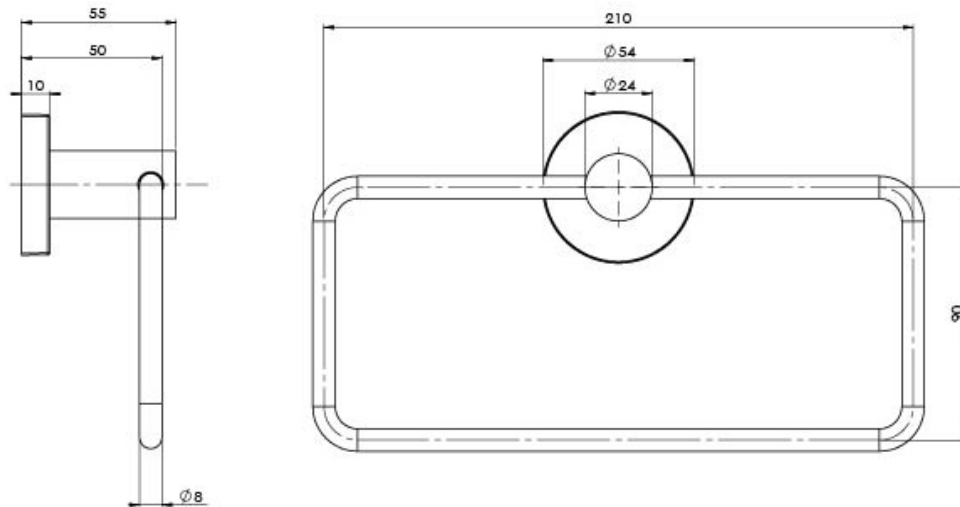

RADII

RADII HAND TOWEL HOLDER ROUND PLATE

SPECIFICATIONS

AVAILABLE IN

RA893 CHR
Chrome

RA893 BN
Brushed Nickel

RA893-31
Brushed Carbon

RA893 MB
Matte Black