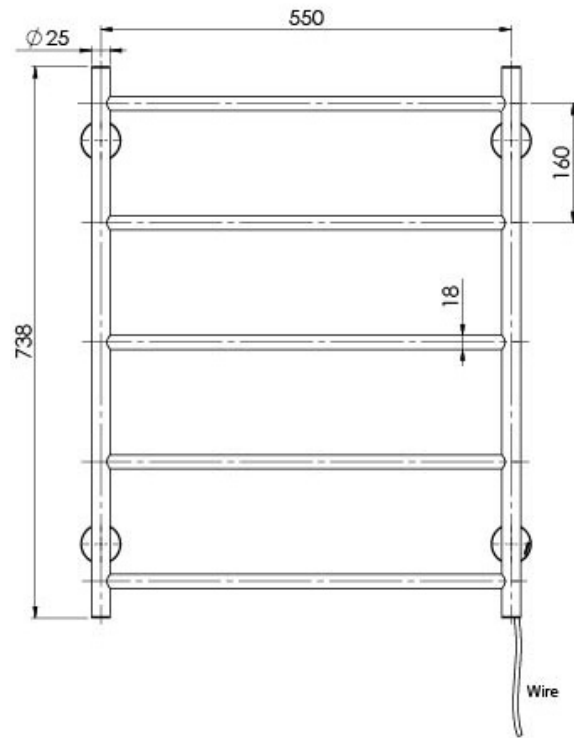

RADII

RADII HEATED TOWEL LADDER 550 X 740MM ROUND PLATE

SPECIFICATIONS

AVAILABLE IN

RA8750 CHR
Chrome

RA8750 BN
Brushed Nickel

RA8750-31
Brushed Carbon

RA8750 MB
Matte Black

Electricity Input: 240V, 50Hz | Power Rating: 35W | IP Rating: IPX4 | Connection position: Bottom right |
Connection type: Plug-in or Hardwire

Please visit <https://www.phoenixtapware.com.au/warranty> to view the full warranty

While we aim to ensure the specifications shown are correct at time of printing, Phoenix Tapware reserves the right to make modifications without prior notice. Always use the physical product measurements for mark-ups and roughing-in as the line drawing shown may differ from the actual product over time. All measurements are shown in millimetres. Colours may vary from image shown.