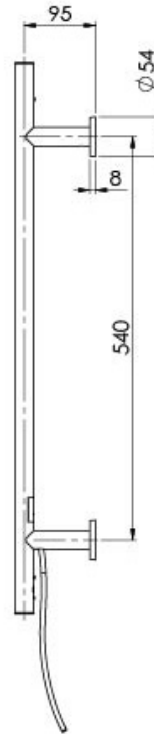

RADII

RADII HEATED TOWEL LADDER 550 X 740MM ROUND PLATE

SPECIFICATIONS

AVAILABLE IN

RA8750 CHR
Chrome

RA8750 BN
Brushed Nickel

RA8750-31
Brushed Carbon

RA8750 MB
Matte Black

Electricity Input: 240V, 50Hz | Power Rating: 35W | IP Rating: IPX4 | Connection position: Bottom right |
Connection type: Plug-in or Hardwire

Please visit <https://www.phoenixtapware.com.au/warranty> to view the full warranty

While we aim to ensure the specifications shown are correct at time of printing, Phoenix Tapware reserves the right to make modifications without prior notice. Always use the physical product measurements for mark-ups and roughing-in as the line drawing shown may differ from the actual product over time. All measurements are shown in millimetres. Colours may vary from image shown.