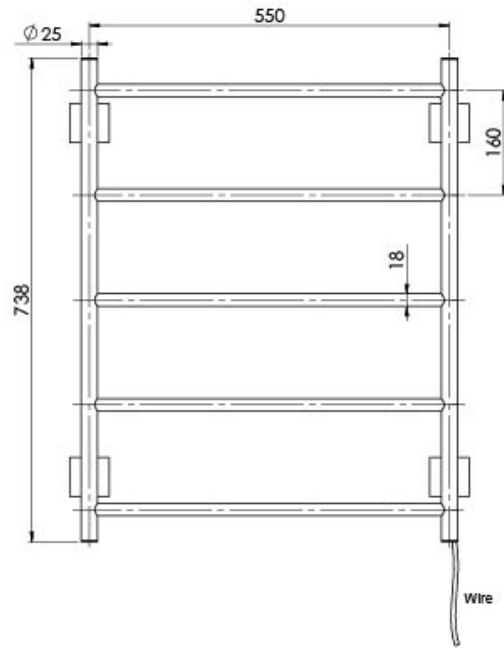

RADII

RADII HEATED TOWEL LADDER 550 X 740MM SQUARE PLATE

SPECIFICATIONS

AVAILABLE IN

RS8750 CHR
Chrome

RS8750 BN
Brushed Nickel

RS8750 MB
Matte Black

INFORMATION

Electricity Input: 240V, 50Hz | Power Rating: 35W | IP Rating: IPX4 | Connection position: Bottom right |
Connection type: Plug-in or Hardwire

Please visit <https://www.phoenixtapware.com.au/warranty> to view the full warranty

While we aim to ensure the specifications shown are correct at time of printing, Phoenix Tapware reserves the right to make modifications without prior notice. Always use the physical product measurements for mark-ups and roughing-in as the line drawing shown may differ from the actual product over time. All measurements are shown in millimetres. Colours may vary from image shown.