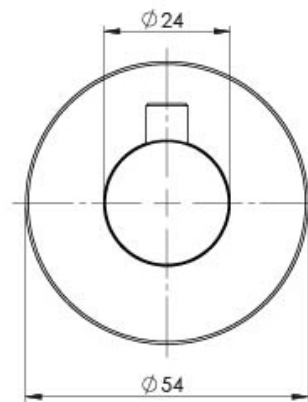

RADII

RADII ROBE HOOK ROUND PLATE

SPECIFICATIONS

AVAILABLE IN

INFORMATION

MAINTENANCE AND CARE:

- All surfaces should be cleaned with mild liquid detergent or soap and water.
- Do not use cream cleaners or citrus based cleaning products, as they are abrasive.
- Use of unsuitable cleaning agents may damage the surface.
- Any damage caused in this way will not be covered by warranty.

Please visit <https://www.phoenixtapware.com.au/warranty> to view the full warranty