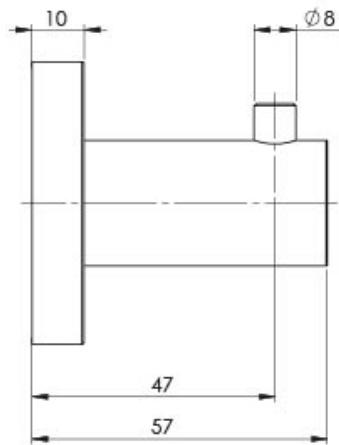

RADII

RADII ROBE HOOK ROUND PLATE

SPECIFICATIONS

AVAILABLE IN

INFORMATION

MAINTENANCE AND CARE:

- All surfaces should be cleaned with mild liquid detergent or soap and water.
- Do not use cream cleaners or citrus based cleaning products, as they are abrasive.
- Use of unsuitable cleaning agents may damage the surface.
- Any damage caused in this way will not be covered by warranty.

Please visit <https://www.phoenixtapware.com.au/warranty> to view the full warranty