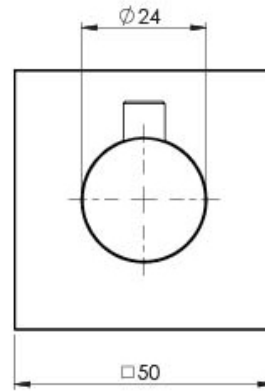

RADII

RADII ROBE HOOK SQUARE PLATE

SPECIFICATIONS

AVAILABLE IN

RS897 CHR
Chrome

RS897 BN
Brushed Nickel

RS897 GM
Gun Metal

RS897-31
Brushed Carbon