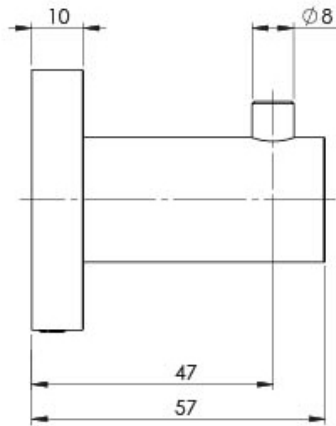

RADII

RADII ROBE HOOK SQUARE PLATE

SPECIFICATIONS

AVAILABLE IN

RS897 CHR
Chrome

RS897 BN
Brushed Nickel

RS897 GM
Gun Metal

RS897-31
Brushed Carbon