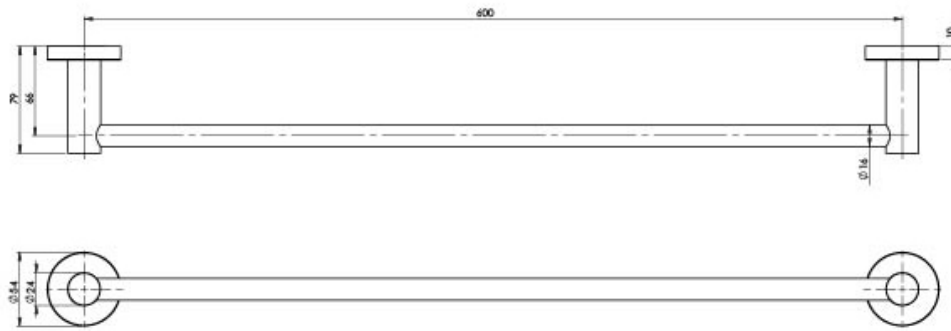

RADII

RADII SINGLE TOWEL RAIL 600MM ROUND PLATE

SPECIFICATIONS

AVAILABLE IN

RA804 CHR
Chrome

RA804 BN
Brushed Nickel

RA804 GM
Gun Metal

RA804-31
Brushed Carbon