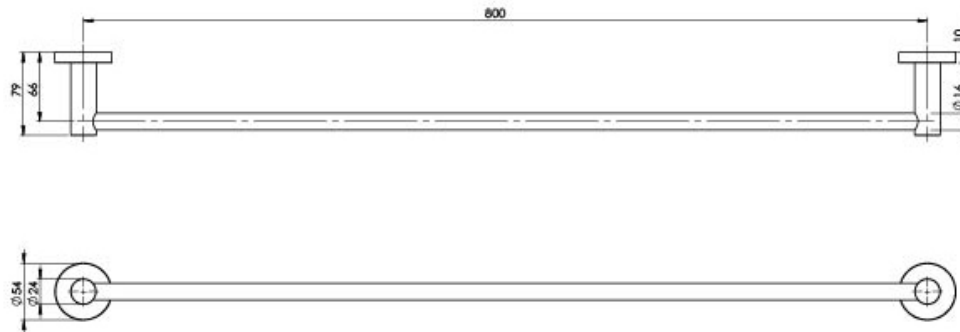

RADII

RADII SINGLE TOWEL RAIL 800MM ROUND PLATE

SPECIFICATIONS

AVAILABLE IN

RA803 CHR
Chrome

RA803 BN
Brushed Nickel

RA803 GM
Gun Metal

RA803-31
Brushed Carbon