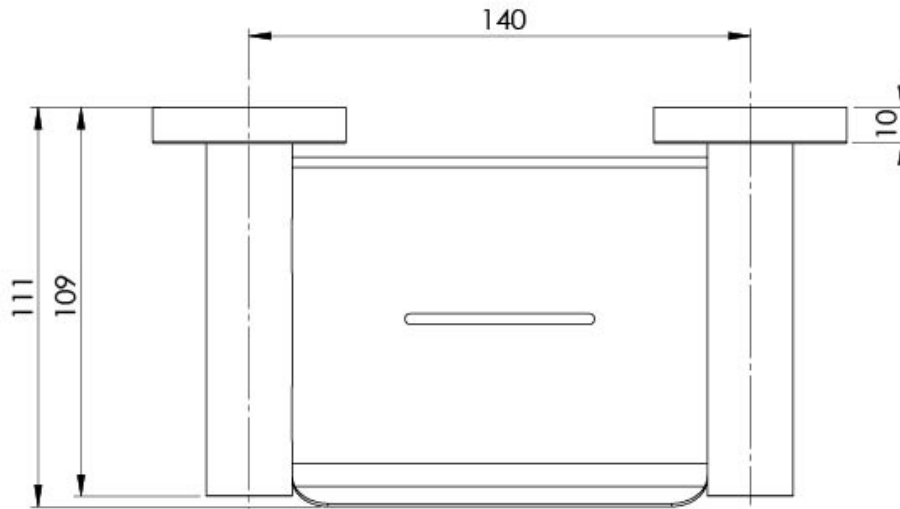

RADII

RADII SOAP DISH ROUND PLATE

SPECIFICATIONS

AVAILABLE IN

RA895 CHR
Chrome

RA895 BN
Brushed Nickel

RA895 GM
Gun Metal

RA895-31
Brushed Carbon

Please visit <https://www.phoenixtapware.com.au/warranty> to view the full warranty

While we aim to ensure the specifications shown are correct at time of printing, Phoenix Tapware reserves the right to make modifications without prior notice. Always use the physical product measurements for mark-ups and roughing-in as the line drawing shown may differ from the actual product over time. All measurements are shown in millimetres. Colours may vary from image shown.