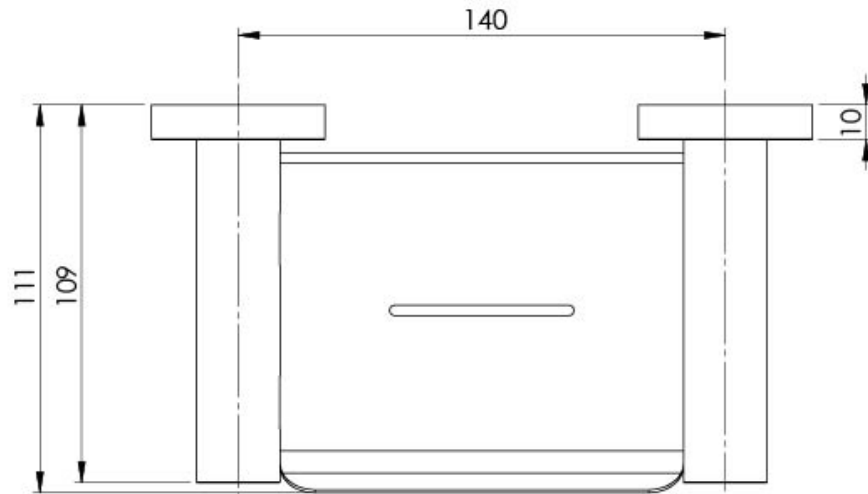

RADII

RADII SOAP DISH SQUARE PLATE

SPECIFICATIONS

AVAILABLE IN

INFORMATION

MAINTENANCE AND CARE:

- All surfaces should be cleaned with mild liquid detergent or soap and water.
- Do not use cream cleaners or citrus based cleaning products, as they are abrasive.
- Use of unsuitable cleaning agents may damage the surface.
- Any damage caused in this way will not be covered by warranty.

Please visit <https://www.phoenixtapware.com.au/warranty> to view the full warranty