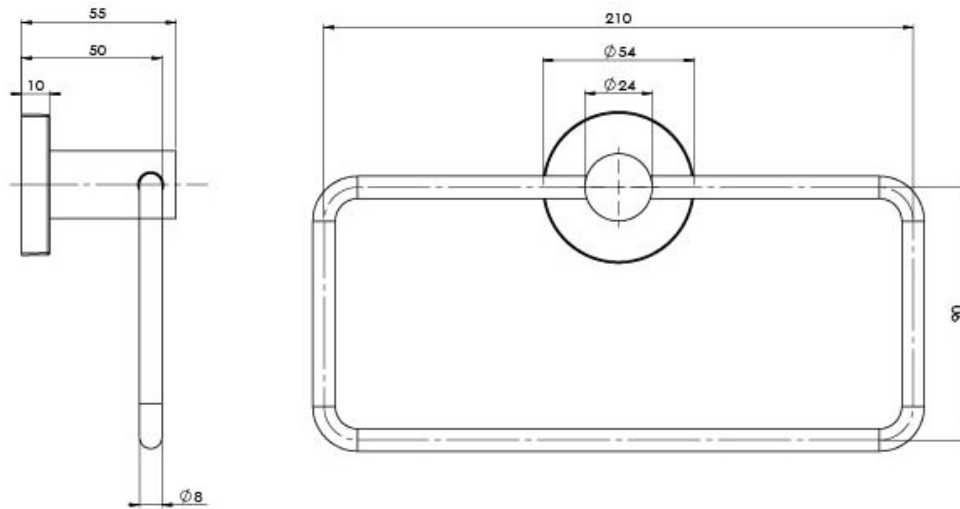

RADII SS

RADII SS 316 HAND TOWEL HOLDER ROUND PLATE

SPECIFICATIONS

AVAILABLE IN

RA893-51
Stainless Steel

INFORMATION

MAINTENANCE AND CARE:

- All surfaces should be cleaned with mild liquid detergent or soap and water.
- Do not use cream cleaners or citrus based cleaning products, as they are abrasive.
- Use of unsuitable cleaning agents may damage the surface.
- Any damage caused in this way will not be covered by warranty.