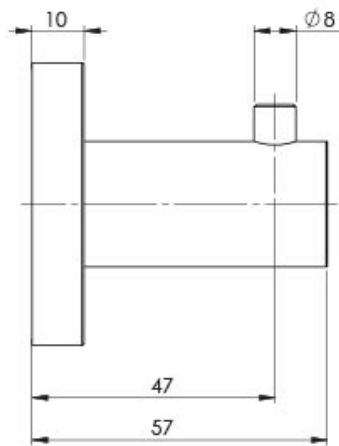

RADII SS

RADII SS 316 ROBE HOOK ROUND PLATE

SPECIFICATIONS

AVAILABLE IN

RA897-51
Stainless Steel

INFORMATION

MAINTENANCE AND CARE:

- All surfaces should be cleaned with mild liquid detergent or soap and water.
- Do not use cream cleaners or citrus based cleaning products, as they are abrasive.
- Use of unsuitable cleaning agents may damage the surface.
- Any damage caused in this way will not be covered by warranty.

Please visit <https://www.phoenixtapware.com.au/warranty> to view the full warranty