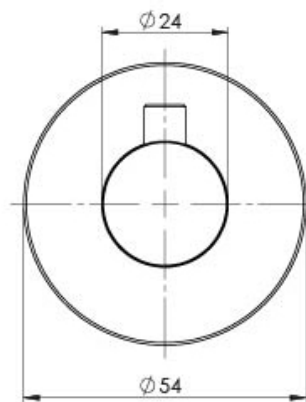

RADII SS

RADII SS 316 ROBE HOOK ROUND PLATE

SPECIFICATIONS

AVAILABLE IN

RA897-51
Stainless Steel

INFORMATION

MAINTENANCE AND CARE:

- All surfaces should be cleaned with mild liquid detergent or soap and water.
- Do not use cream cleaners or citrus based cleaning products, as they are abrasive.
- Use of unsuitable cleaning agents may damage the surface.
- Any damage caused in this way will not be covered by warranty.

Please visit <https://www.phoenixtapware.com.au/warranty> to view the full warranty