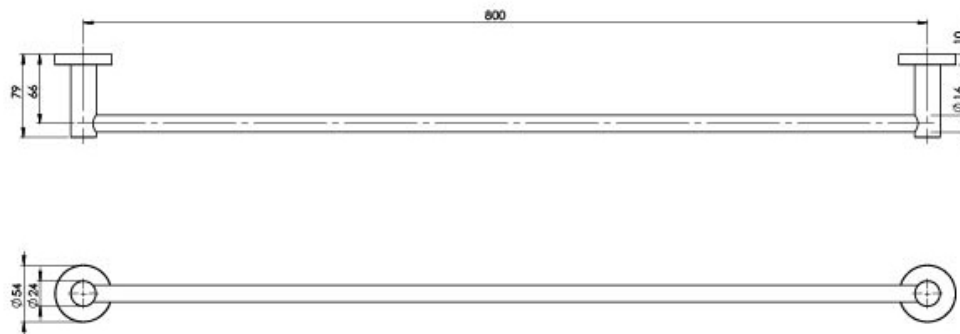

RADII SS

RADII SS 316 SINGLE TOWEL RAIL 800MM ROUND PLATE

SPECIFICATIONS

AVAILABLE IN

RA803-51
Stainless Steel

INFORMATION

MAINTENANCE AND CARE:

- All surfaces should be cleaned with mild liquid detergent or soap and water.
- Do not use cream cleaners or citrus based cleaning products, as they are abrasive.
- Use of unsuitable cleaning agents may damage the surface.
- Any damage caused in this way will not be covered by warranty.