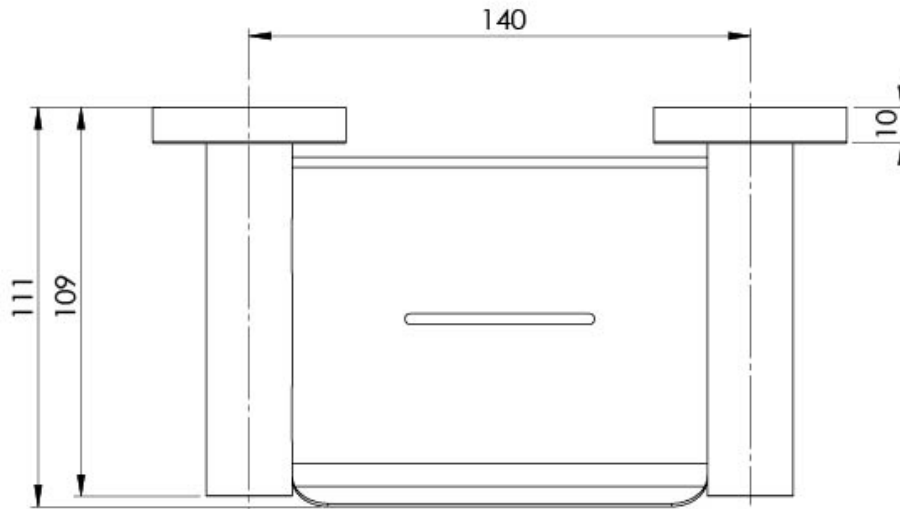

RADII SS

RADII SS 316 SOAP DISH HOLDER ROUND PLATE

SPECIFICATIONS

AVAILABLE IN

RA895-51
Stainless Steel

INFORMATION

MAINTENANCE AND CARE:

- All surfaces should be cleaned with mild liquid detergent or soap and water.
- Do not use cream cleaners or citrus based cleaning products, as they are abrasive.
- Use of unsuitable cleaning agents may damage the surface.
- Any damage caused in this way will not be covered by warranty.

Please visit <https://www.phoenixtapware.com.au/warranty> to view the full warranty