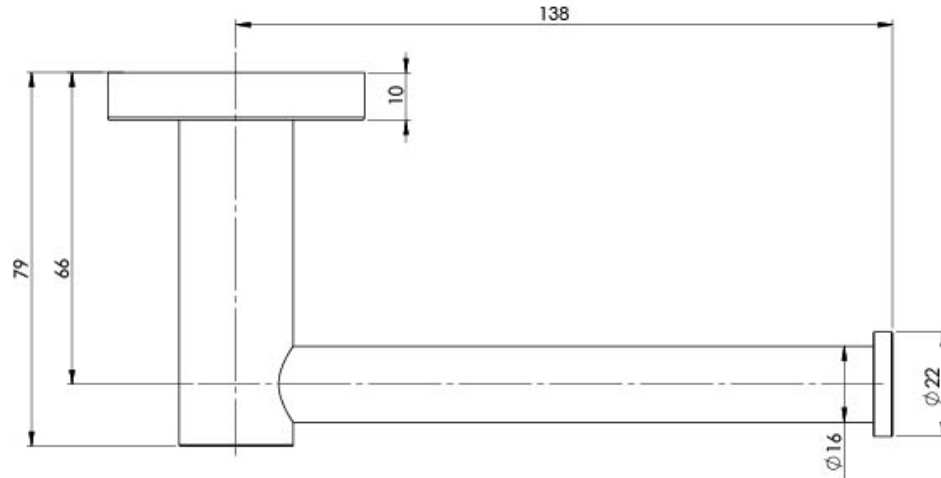

RADII SS

RADII SS 316 TOILET ROLL HOLDER ROUND PLATE

SPECIFICATIONS

AVAILABLE IN

RA892-51
Stainless Steel

INFORMATION

MAINTENANCE AND CARE:

- All surfaces should be cleaned with mild liquid detergent or soap and water.
- Do not use cream cleaners or citrus based cleaning products, as they are abrasive.
- Use of unsuitable cleaning agents may damage the surface.
- Any damage caused in this way will not be covered by warranty.