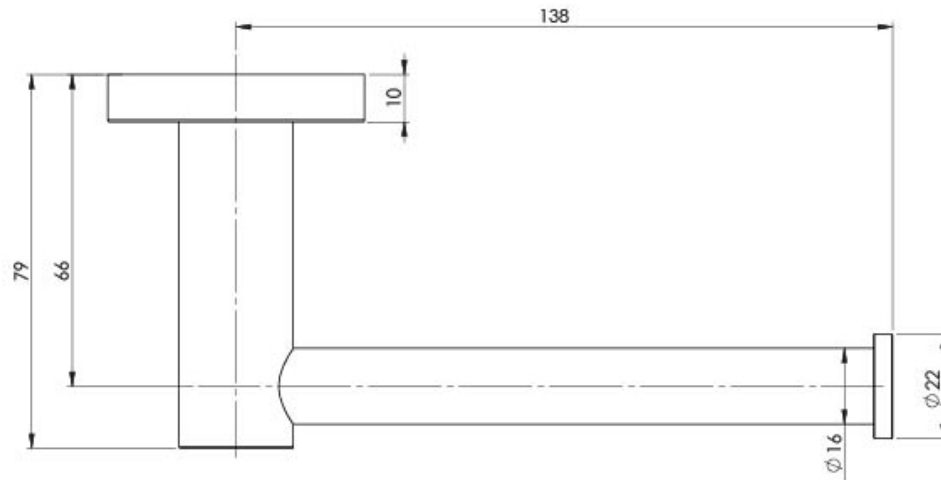

RADII

RADII TOILET ROLL HOLDER SQUARE PLATE

SPECIFICATIONS

AVAILABLE IN

RS892 CHR
Chrome

RS892 BN
Brushed Nickel

RS892 GM
Gun Metal

RS892-31
Brushed Carbon