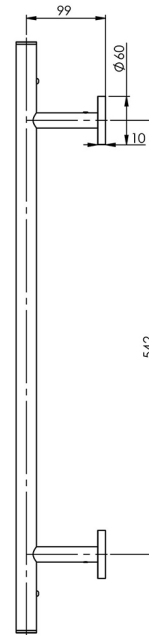

RADII

RADII TOWEL LADDER 550 X 740MM ROUND PLATE

SPECIFICATIONS

AVAILABLE IN

RA870 CHR
Chrome

RA870 BN
Brushed Nickel

RA870 MB
Matte Black

INFORMATION