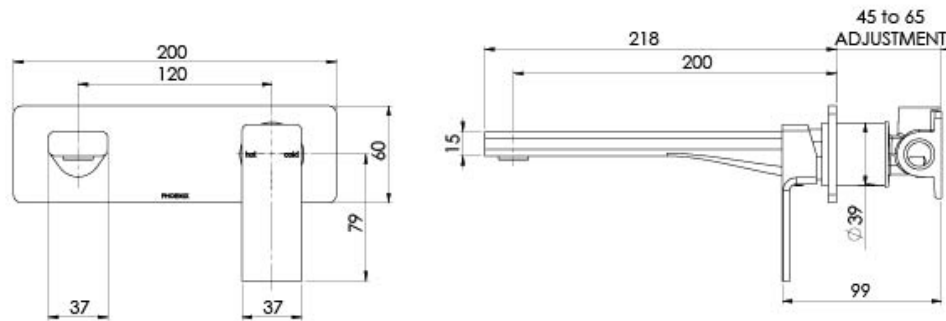

RADII

RADII WALL BATH MIXER SET 200MM

SPECIFICATIONS

AVAILABLE IN

RA783 CHR
Chrome

INFORMATION

Temperature Rating
1 - 75°C

Pressure Rating
150 - 500kPa