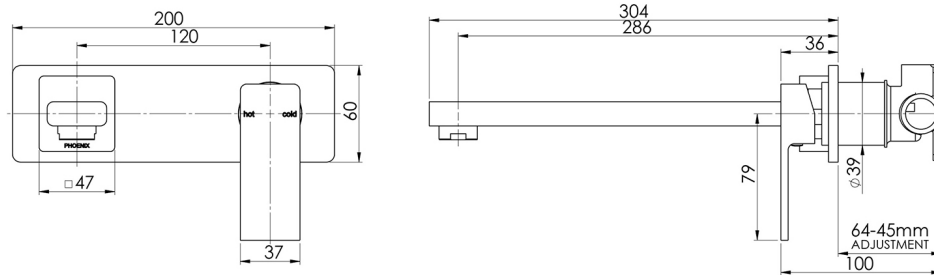

RADII

RADII WALL BATH MIXER SET 280MM

SPECIFICATIONS

AVAILABLE IN

RA764 CHR
Chrome

INFORMATION

Temperature Rating
1 - 75°C

Pressure Rating
150 - 500kPa

Please visit <https://www.phoenixtapware.com.au/warranty> to view the full warranty

While we aim to ensure the specifications shown are correct at time of printing, Phoenix Tapware reserves the right to make modifications without prior notice. Always use the physical product measurements for mark-ups and roughing-in as the line drawing shown may differ from the actual product over time. All measurements are shown in millimetres. Colours may vary from image shown.