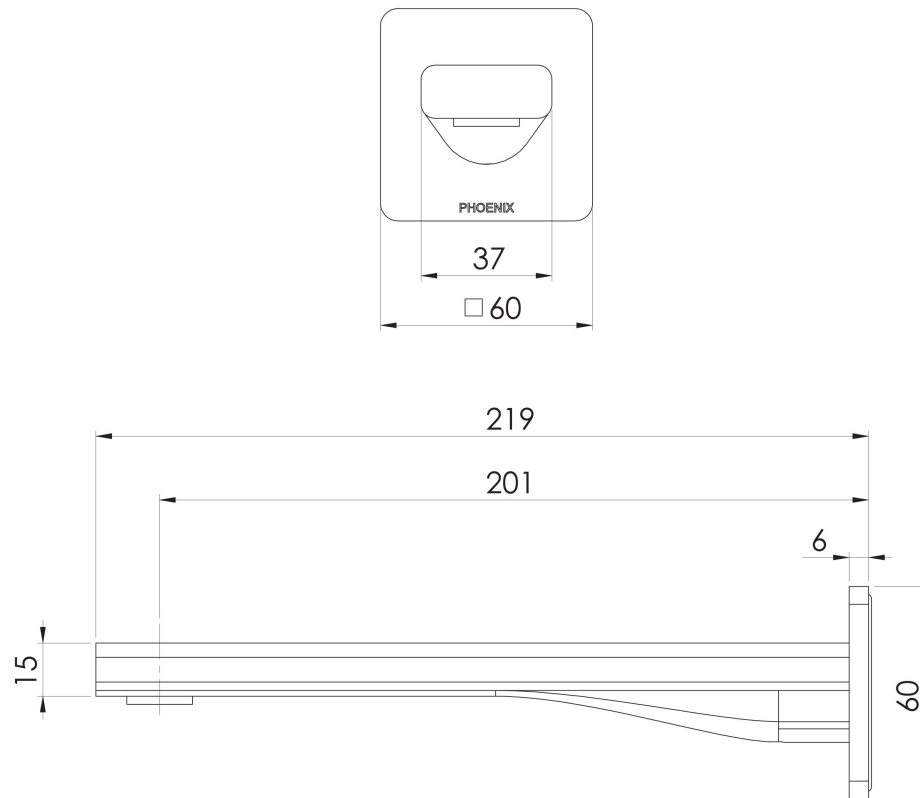

RADII

RADII WALL BATH OUTLET 200MM

SPECIFICATIONS

AVAILABLE IN

RA776 CHR
Chrome

INFORMATION

Temperature Rating
1 - 75°C

Pressure Rating
150 - 500kPa

Please visit <https://www.phoenixtapware.com.au/warranty> to view the full warranty

While we aim to ensure the specifications shown are correct at time of printing, Phoenix Tapware reserves the right to make modifications without prior notice. Always use the physical product measurements for mark-ups and roughing-in as the line drawing shown may differ from the actual product over time. All measurements are shown in millimetres. Colours may vary from image shown.