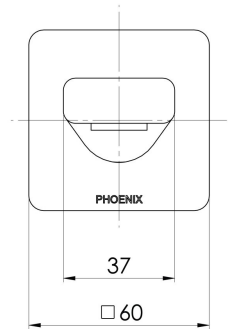

RADII

RADII WALL BATH OUTLET 230MM

SPECIFICATIONS

AVAILABLE IN

RA777 CHR
Chrome

INFORMATION

Temperature Rating
1 - 75°C

Pressure Rating
150 - 500kPa

MAINTENANCE AND CARE:

- All surfaces should be cleaned with mild liquid detergent or soap and water.
- Do not use cream cleaners or citrus based cleaning products, as they are abrasive.
- Use of unsuitable cleaning agents may damage the surface.
- Any damage caused in this way will not be covered by warranty.

Please visit <https://www.phoenixtapware.com.au/warranty> to view the full warranty

While we aim to ensure the specifications shown are correct at time of printing, Phoenix Tapware reserves the right to make modifications without prior notice. Always use the physical product measurements for mark-ups and roughing-in as the line drawing shown may differ from the actual product over time. All measurements are shown in millimetres. Colours may vary from image shown.

Ph: +61 3 9780 4200
14/03/2024
[phoenixtapware.com.au](https://www.phoenixtapware.com.au)