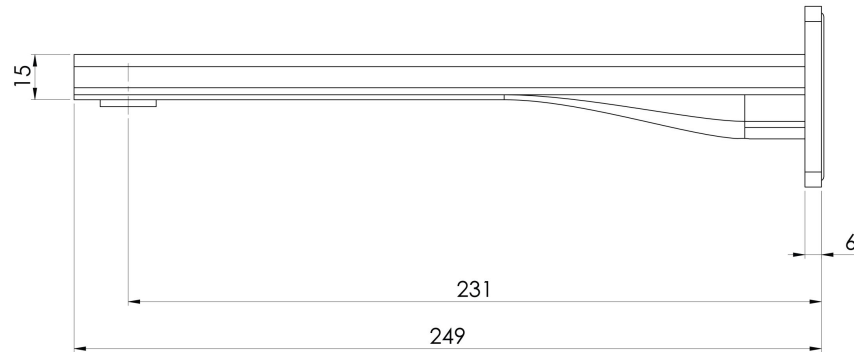

RADII

RADII WALL BATH OUTLET 230MM

SPECIFICATIONS

AVAILABLE IN

RA777 CHR
Chrome

INFORMATION

Temperature Rating
1 - 75°C

Pressure Rating
150 - 500kPa

MAINTENANCE AND CARE:

- All surfaces should be cleaned with mild liquid detergent or soap and water.
- Do not use cream cleaners or citrus based cleaning products, as they are abrasive.
- Use of unsuitable cleaning agents may damage the surface.
- Any damage caused in this way will not be covered by warranty.

Please visit <https://www.phoenixtapware.com.au/warranty> to view the full warranty

While we aim to ensure the specifications shown are correct at time of printing, Phoenix Tapware reserves the right to make modifications without prior notice. Always use the physical product measurements for mark-ups and roughing-in as the line drawing shown may differ from the actual product over time. All measurements are shown in millimetres. Colours may vary from image shown.

Ph: +61 3 9780 4200
14/03/2024
[phoenixtapware.com.au](https://www.phoenixtapware.com.au)