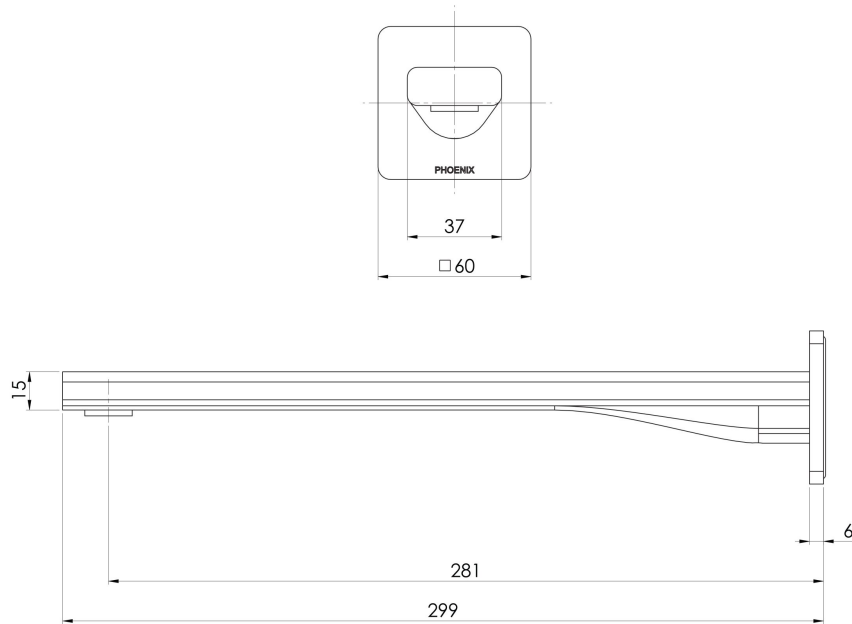

RADII

RADII WALL BATH OUTLET 280MM

SPECIFICATIONS

AVAILABLE IN

RA772 CHR
Chrome

INFORMATION

Temperature Rating
1 - 75°C

Pressure Rating
150 - 500kPa

Please visit <https://www.phoenixtapware.com.au/warranty> to view the full warranty

While we aim to ensure the specifications shown are correct at time of printing, Phoenix Tapware reserves the right to make modifications without prior notice. Always use the physical product measurements for mark-ups and roughing-in as the line drawing shown may differ from the actual product over time. All measurements are shown in millimetres. Colours may vary from image shown.