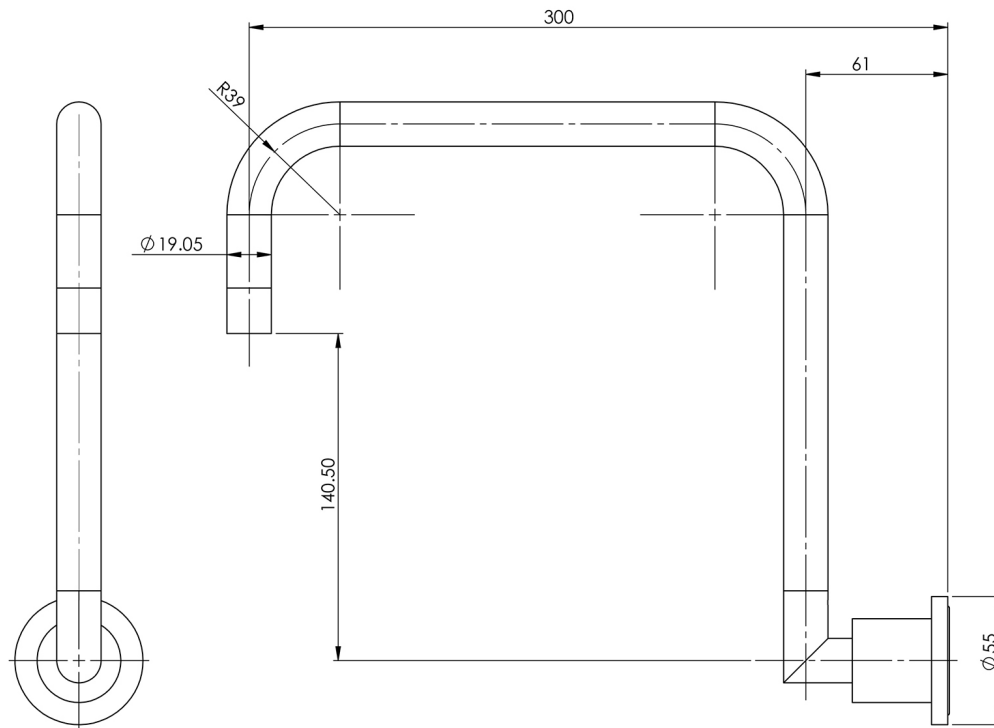

RADII

RADII WALL SINK OUTLET 300MM SQUARELINE

SPECIFICATIONS

AVAILABLE IN

RA073 CHR
Chrome

INFORMATION

Temperature Rating
1 - 75°C

Pressure Rating
150 - 500kPa