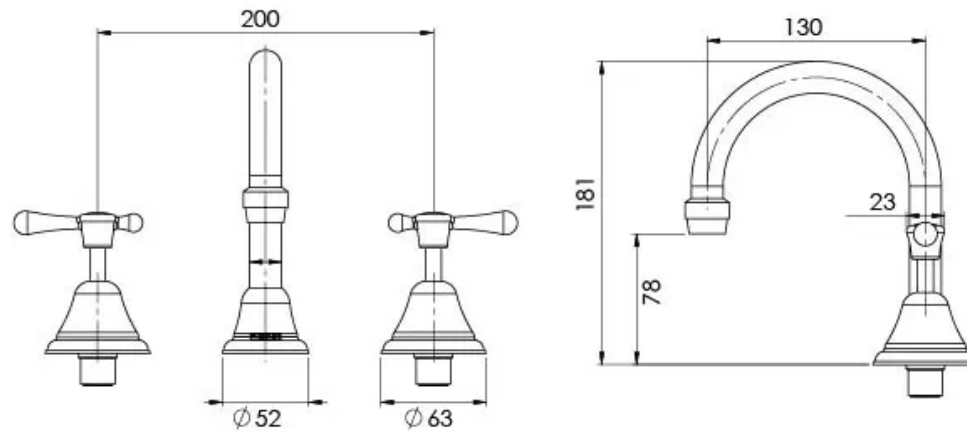

RHAPSODY

RHAPSODY LEVER BASIN SET - LEAD FREE

SPECIFICATIONS

AVAILABLE IN

RL100-00-1
Chrome

INFORMATION

Temperature Rating
1 - 75°C

Pressure Rating
150 - 500kPa

Product complies with the lead free Australian Building Codes Board regulations in 2026

Please visit <https://www.phoenixtapware.com.au/warranty> to view the full warranty

While we aim to ensure the specifications shown are correct at time of printing, Phoenix Tapware reserves the right to make modifications without prior notice. Always use the physical product measurements for mark-ups and roughing-in as the line drawing shown may differ from the actual product over time. All measurements are shown in millimetres. Colours may vary from image shown.