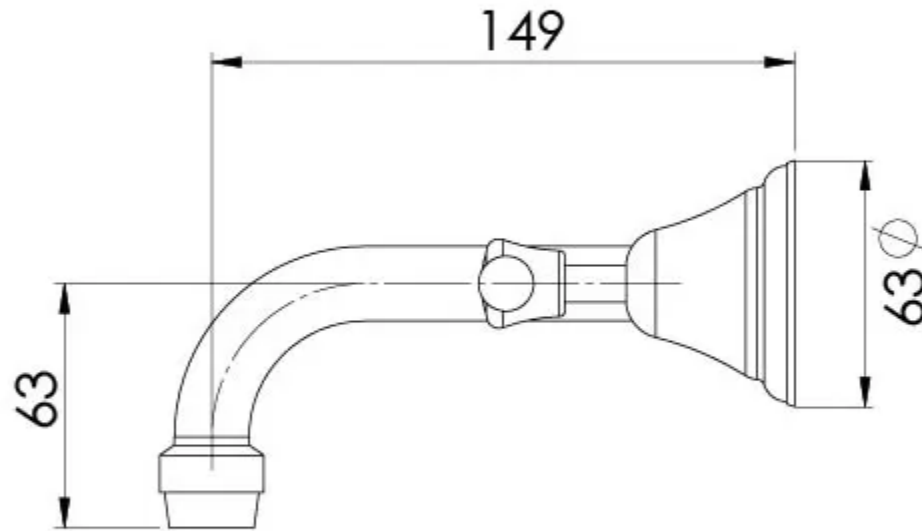

## SPECIFICATIONS

Product complies with the lead free Australian Building Codes Board regulations in 2026

Please visit <https://www.phoenixtapware.com.au/warranty> to view the full warranty

While we aim to ensure the specifications shown are correct at time of printing, Phoenix Tapware reserves the right to make modifications without prior notice. Always use the physical product measurements for mark-ups and roughing-in as the line drawing shown may differ from the actual product over time. All measurements are shown in millimetres. Colours may vary from image shown.