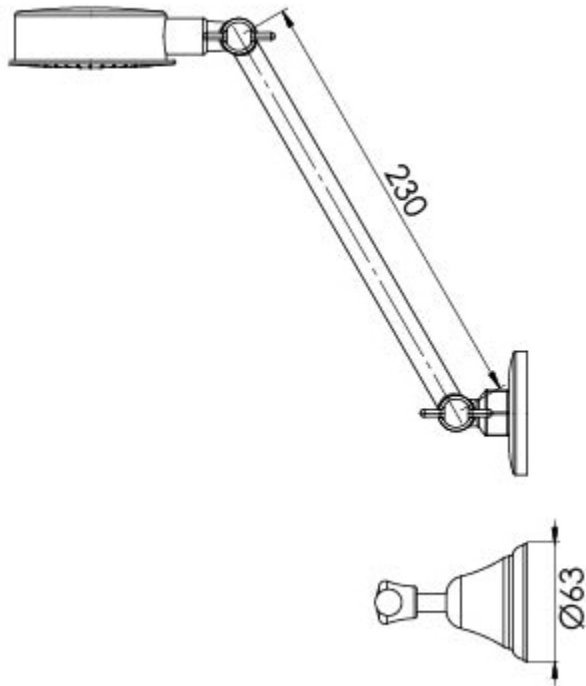

RHAPSODY

RHAPSODY LEVER SHOWER SET

SPECIFICATIONS

AVAILABLE IN

RL220 CHR
Chrome

INFORMATION

Temperature Rating
1 - 75°C

Pressure Rating
150 - 500kPa