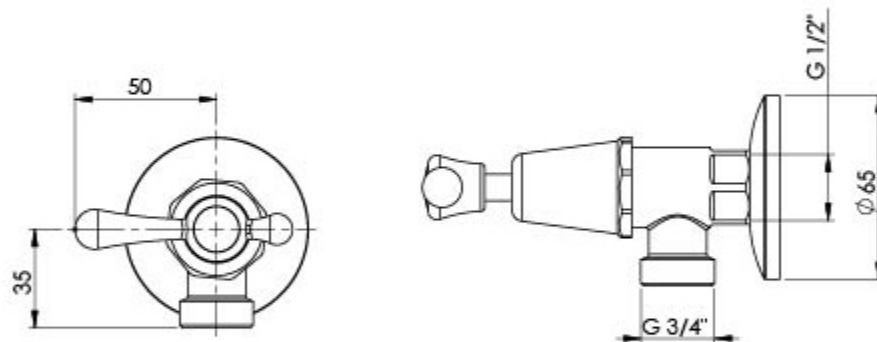

RHAPSODY

RHAPSODY LEVER WASHING MACHINE STOPS

SPECIFICATIONS

AVAILABLE IN

RL061CHR
Chrome

INFORMATION

Temperature Rating
1 - 75°C

Pressure Rating
150 - 500kPa

Please visit <https://www.phoenixtapware.com.au/warranty> to view the full warranty

While we aim to ensure the specifications shown are correct at time of printing, Phoenix Tapware reserves the right to make modifications without prior notice. Always use the physical product measurements for mark-ups and roughing-in as the line drawing shown may differ from the actual product over time. All measurements are shown in millimetres. Colours may vary from image shown.