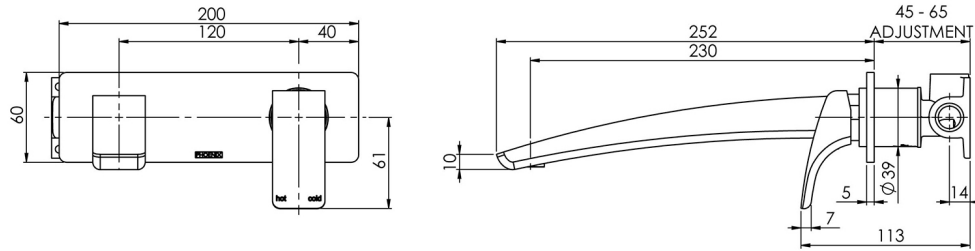

RUSH

RUSH WALL BASIN MIXER SET 230MM

SPECIFICATIONS

AVAILABLE IN

RU786 CHR
Chrome

RU786 MB
Matte Black

INFORMATION

Temperature Rating
1 - 75°C

Pressure Rating
150 - 500kPa

MAINTENANCE AND CARE:

- All surfaces should be cleaned with mild liquid detergent or soap and water.
- Do not use cream cleaners or citrus based cleaning products, as they are abrasive.
- Use of unsuitable cleaning agents may damage the surface.
- Any damage caused in this way will not be covered by warranty.

Please visit <https://www.phoenixtapware.com.au/warranty> to view the full warranty